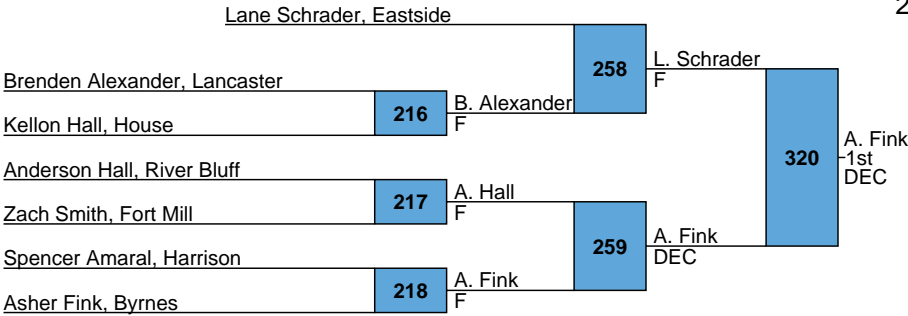

313

D. Curtsinger  
3rd  
F

2021 Kingsley Classic

HS

138 Bracket

2021 Kingsley Classic

HS

145 Bracket

2021 Kingsley Classic

HS

152 Bracket

2021 Kingsley Classic

HS

160 Bracket

2021 Kingsley Classic  
 HS  
 170 Bracket

2021 Kingsley Classic

HS

182 Bracket

2021 Kingsley Classic  
 HS  
 195 Bracket

2021 Kingsley Classic  
HS  
220 Bracket

2021 Kingsley Classic

HS

285 Bracket