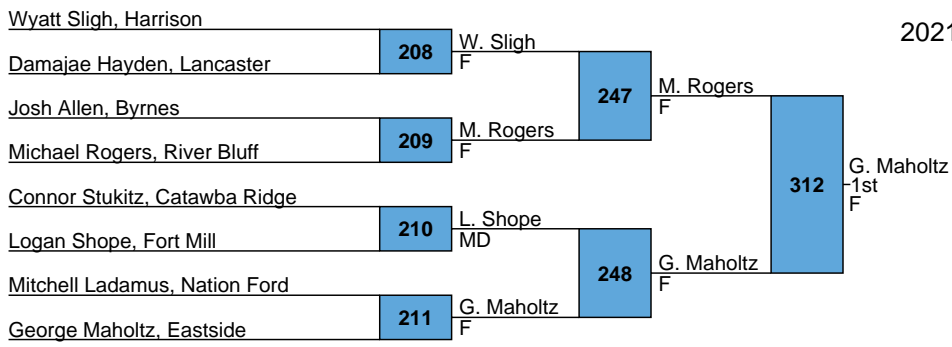

| <u>Rank</u> | <u>Team</u>   | <u>Points</u> |  |
|-------------|---------------|---------------|--|
| 1           | Eastside      | 284           | <b>MOW - 106 - 145</b><br><b>113 lb Champion</b> |
| 2           | Fort Mill     | 183.5         | <b>Ty Tice - Eastside</b>                        |
| 3           | Harrison      | 181.5         |  |
| 4           | Byrnes        | 167           | <b>MOW - 152 - 285</b>                           |
| 5           | River Bluff   | 157.5         | <b>160 lb Champion</b>                           |
| 6           | Lancaster     | 102           | <b>David Hunsberger - Byrnes</b>                 |
| 7           | Nation Ford   | 101           |  |
| 8           | Catawba Ridge | 100           | <b>Most Falls/Least Time</b>                     |
| 9           | South Pointe  | 69            | <b>126 lb Champion</b>                           |
| 10          | House         | 16            | <b>George Maholtz - Eastside</b>                 |

2021 Kingsley Classic

HS

106 Bracket

2021 Kingsley Classic

HS

113 Bracket

2021 Kingsley Classic

HS

126 Bracket

Colt Schrader, Eastside

Xupheng Ly, Lancaster

Dalton Curtsinger, Nation Ford

Cael Edwards, River Bluff

251

C. Schrader  
F

314