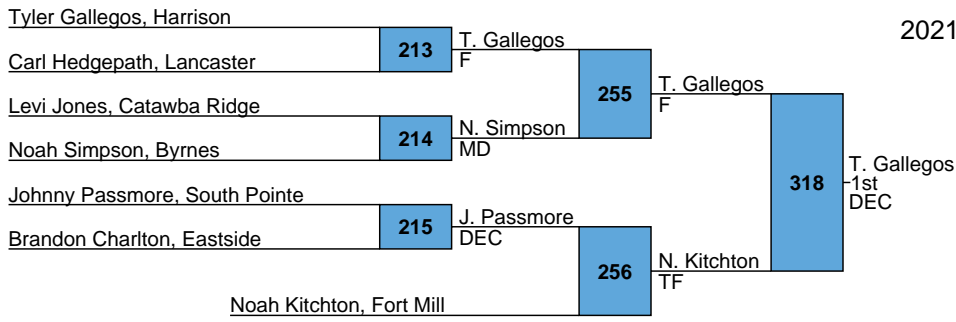

C. Schrader  
1st  
F

252

C. Edwards  
F

2021 Kingsley Classic

HS

132 Bracket

L251 X. Ly

L252 D. Curtsinger

313

D. Curtsinger  
3rd  
F

2021 Kingsley Classic

HS

138 Bracket

2021 Kingsley Classic

HS

145 Bracket

2021 Kingsley Classic

HS

152 Bracket

2021 Kingsley Classic

HS

160 Bracket

2021 Kingsley Classic  
 HS  
 170 Bracket

2021 Kingsley Classic

HS

182 Bracket

2021 Kingsley Classic  
 HS  
 195 Bracket

2021 Kingsley Classic  
HS  
220 Bracket

2021 Kingsley Classic

HS

285 Bracket