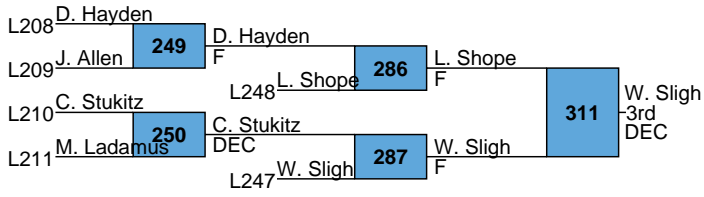

| <u>Rank</u> | <u>Team</u>   | <u>Points</u> |  |
|-------------|---------------|---------------|--|
| 1           | Eastside      | 284           | <b>MOW - 106 - 145</b><br><b>113 lb Champion</b> |
| 2           | Fort Mill     | 183.5         | <b>Ty Tice - Eastside</b>                        |
| 3           | Harrison      | 181.5         |  |
| 4           | Byrnes        | 167           | <b>MOW - 152 - 285</b>                           |
| 5           | River Bluff   | 157.5         | <b>160 lb Champion</b>                           |
| 6           | Lancaster     | 102           | <b>David Hunsberger - Byrnes</b>                 |
| 7           | Nation Ford   | 101           |  |
| 8           | Catawba Ridge | 100           | <b>Most Falls/Least Time</b>                     |
| 9           | South Pointe  | 69            | <b>126 lb Champion</b>                           |
| 10          | House         | 16            | <b>George Maholtz - Eastside</b>                 |

2021 Kingsley Classic

HS

106 Bracket

2021 Kingsley Classic

HS

113 Bracket

2021 Kingsley Classic

HS

126 Bracket

Colt Schrader, Eastside

Xupheng Ly, Lancaster

Dalton Curtsinger, Nation Ford

Cael Edwards, River Bluff

251

C. Schrader  
F

314