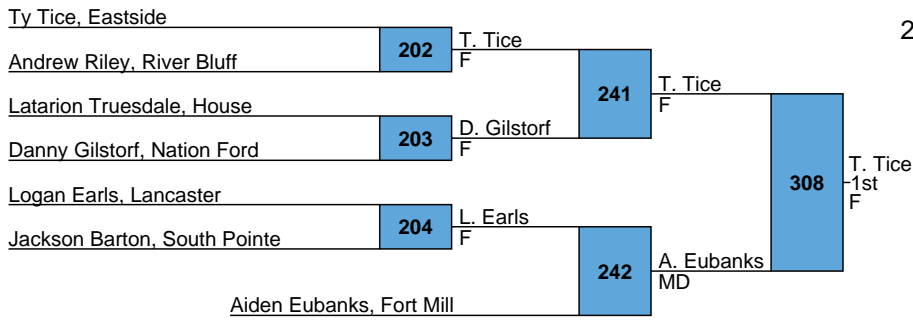

2021 Kingsley Classic

HS

106 Bracket

2021 Kingsley Classic

HS

113 Bracket

2021 Kingsley Classic

HS

126 Bracket

Colt Schrader, Eastside

Xupheng Ly, Lancaster

Dalton Curtsinger, Nation Ford

Cael Edwards, River Bluff

251

C. Schrader  
F

314