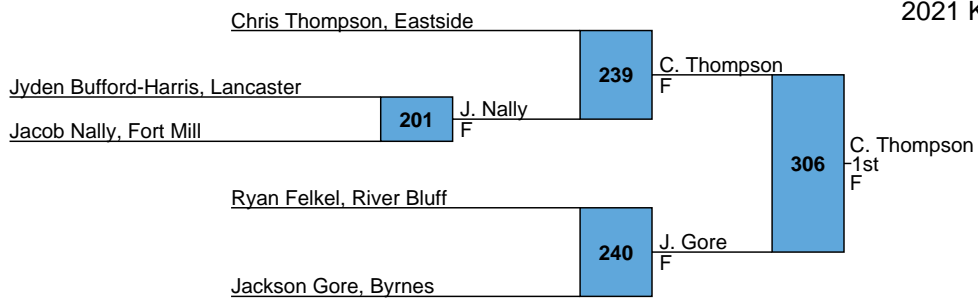

<u>Rank</u>	<u>Team</u>	<u>Points</u>	
1	Eastside	284	MOW - 106 - 145 113 lb Champion
2	Fort Mill	183.5	Ty Tice - Eastside
3	Harrison	181.5	
4	Byrnes	167	MOW - 152 - 285
5	River Bluff	157.5	160 lb Champion
6	Lancaster	102	David Hunsberger - Byrnes
7	Nation Ford	101	
8	Catawba Ridge	100	Most Falls/Least Time
9	South Pointe	69	126 lb Champion
10	House	16	George Maholtz - Eastside

2021 Kingsley Classic

HS

106 Bracket