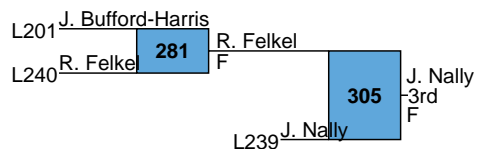

| <u>Rank</u> | <u>Team</u>   | <u>Points</u> |  |
|-------------|---------------|---------------|--|
| 1           | Eastside      | 284           | <b>MOW - 106 - 145</b><br><b>113 lb Champion</b> |
| 2           | Fort Mill     | 183.5         | <b>Ty Tice - Eastside</b>                        |
| 3           | Harrison      | 181.5         |  |
| 4           | Byrnes        | 167           | <b>MOW - 152 - 285</b>                           |
| 5           | River Bluff   | 157.5         | <b>160 lb Champion</b>                           |
| 6           | Lancaster     | 102           | <b>David Hunsberger - Byrnes</b>                 |
| 7           | Nation Ford   | 101           |  |
| 8           | Catawba Ridge | 100           | <b>Most Falls/Least Time</b>                     |
| 9           | South Pointe  | 69            | <b>126 lb Champion</b>                           |
| 10          | House         | 16            | <b>George Maholtz - Eastside</b>                 |

2021 Kingsley Classic

HS

106 Bracket

2021 Kingsley Classic

HS

113 Bracket

2021 Kingsley Classic

HS