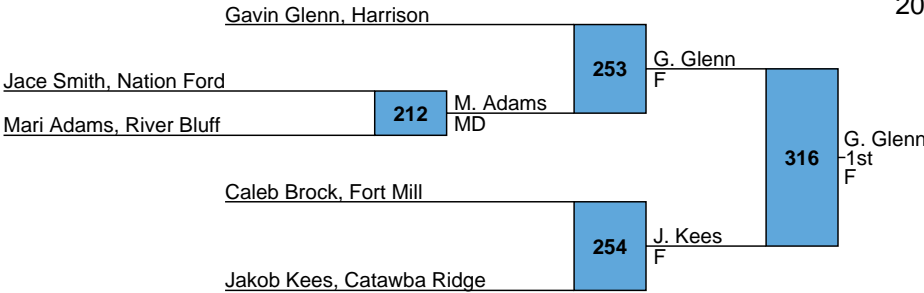

2021 Kingsley Classic

HS

138 Bracket